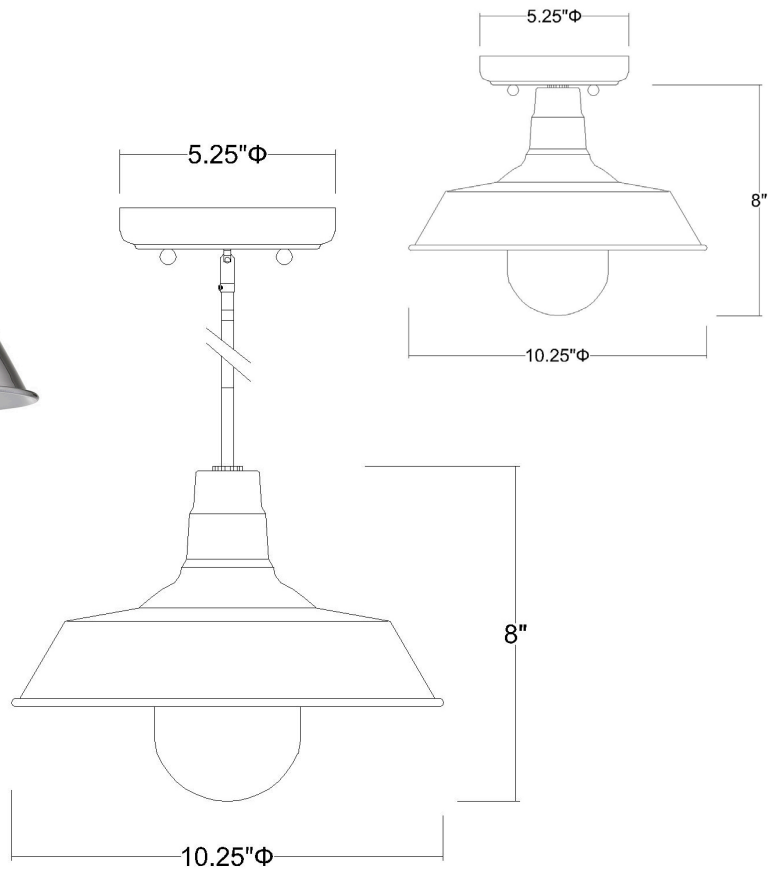

1736SN

BURRY 1-LIGHT MINI PENDANT

Description: Burry 1-Light Mini Pendant

Finish: Satin Nickel

Dimensions: 10-1/4" Dia. x 8" H

Bulbs: 1-60W Med.

Installed Weight: 3 lbs.

Certification: cETL / wet location

Material: Steel and glass

Shade: NA

Glass: Clear seeded

Canopy Dimensions: 5-1/4" Dia.

Chain/Wire: 10' Wire

Stems: 3-12", 1-6", 1-3"

Additional Finishes: ATB, BK, CO, ORB